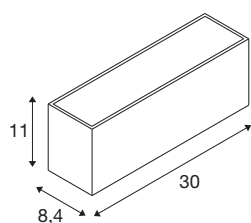

SITRA L WL UP/DOWN

LED outdoor wall-mounted light, rust coloured, CCT switch 3000/4000K

The SLV SITRA classic, contemporary light family brings a variety of light to any outdoor area. The rust coloured SITRA CUBE L UP/DOWN wall light fits in perfectly with any architectural style. The indirect lighting atmosphere adds interest to any façade. And thanks to its robust aluminium design and an IP44 rating, the SITRA CUBE L UP/DOWN wall light is durable and features optimal protection. This integrated LED light offers 24 watts, 2800 lumen and a light colour of 3000 or 4000 kelvin that can be configured via the CCT switch. In addition, it is easy to install and connects to a 230 V power supply. When will you try out the impressive features of the SLV outdoor lights?

TECHNICAL DATA

Item no.:	1005157
Number of different light outlets	2
Primary nominal voltage	220-240V ~50/60Hz mA/V
Secondary power / secondary voltage	600mA
Width	30 cm
Height	11 cm
Depth	8.4 cm
Net weight	1.673 kg
Gross weight	1.915 kg
IP Code	IP 44
Safety class	I
Impact resistance class	IK05
Impact resistance	0,7 Joule
Assembly	Surface
Assembly details	Wall
Wattage	24 W
Lumen	2700 / 2800 lm
Colour temperature	3000/4000 Kelvin
Beam angle	105 °
Color	rust
CRI	80
LXXBXX data	L70B50