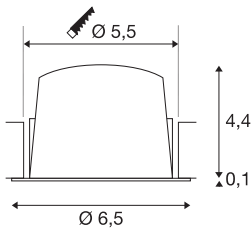

## TECHNICAL DATA

Item no.:	1005512
Secondary power / secondary voltage	200mA
Height	4.5 cm
Diameter	6.5 cm
Installation diameter	5.5 cm
Installation depth	11 cm
Net weight	0.09 kg
Gross weight	0.096 kg
IP Code	IP 20 / IP 44
Safety class	III
Impact resistance class	IK02
Impact resistance	0,2 Joule
Assembly	Recessed
Assembly details	Ceiling
Wattage	7 W
Lumen	650 lm
Colour temperature	2700 Kelvin
Beam angle	40 °
Color	white
CRI	90
UGR ≤	22
LXXBXX data	L80B50