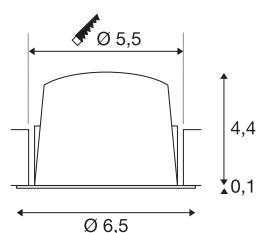

TECHNICAL DATA

Item no.:	1005530
Secondary power / secondary voltage	200mA
Height	4.5 cm
Diameter	6.5 cm
Installation diameter	5.5 cm
Installation depth	11 cm
Net weight	0.09 kg
Gross weight	0.096 kg
IP Code	IP 20 / IP 44
Safety class	III
Impact resistance class	IK02
Impact resistance	0,2 Joule
Assembly	Recessed
Assembly details	Ceiling
Wattage	7 W
Lumen	700 lm
Colour temperature	3000 Kelvin
Beam angle	40 °
Color	white
CRI	90
UGR ≤	22
LXXBXX data	L80B50