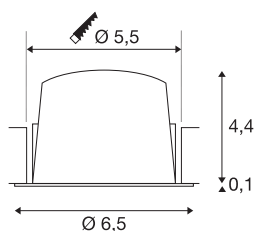

TECHNICAL DATA

Item no.:	1005533
Secondary power / secondary voltage	200mA
Height	4.5 cm
Diameter	6.5 cm
Installation diameter	5.5 cm
Installation depth	11 cm
Net weight	0.09 kg
Gross weight	0.096 kg
IP Code	IP 20 / IP 44
Safety class	III
Impact resistance class	IK02
Impact resistance	0,2 Joule
Assembly	Recessed
Assembly details	Ceiling
Wattage	7 W
Lumen	720 lm
Colour temperature	3000 Kelvin
Beam angle	55 °
Color	white
CRI	90
UGR ≤	25
LXXBXX data	L80B50