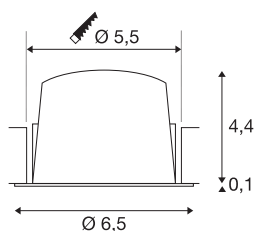

TECHNICAL DATA

Item no.:	1005545
Secondary power / secondary voltage	200mA
Height	4.5 cm
Diameter	6.5 cm
Installation diameter	5.5 cm
Installation depth	11 cm
Net weight	0.09 kg
Gross weight	0.096 kg
IP Code	IP 20 / IP 44
Safety class	III
Impact resistance class	IK02
Impact resistance	0,2 Joule
Assembly	Recessed
Assembly details	Ceiling
Wattage	7 W
Lumen	750 lm
Colour temperature	4000 Kelvin
Beam angle	20 °
Color	white
CRI	90
UGR ≤	16
LXXBXX data	L80B50