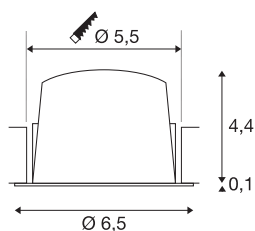

TECHNICAL DATA

Item no.:	1005550
Secondary power / secondary voltage	200mA
Height	4.5 cm
Diameter	6.5 cm
Installation diameter	5.5 cm
Installation depth	11 cm
Net weight	0.09 kg
Gross weight	0.096 kg
IP Code	IP 20 / IP 44
Safety class	III
Impact resistance class	IK02
Impact resistance	0,2 Joule
Assembly	Recessed
Assembly details	Ceiling
Wattage	7 W
Lumen	710 lm
Colour temperature	4000 Kelvin
Beam angle	55 °
Color	white
CRI	90
UGR ≤	25
LXXBXX data	L80B50