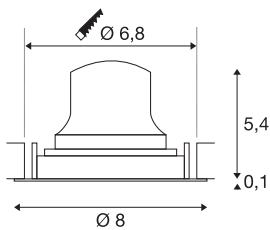

TECHNICAL DATA

Item no.:	1005562
Secondary power / secondary voltage	200mA
Height	5.5 cm
Diameter	8 cm
Installation diameter	6.8 cm
Installation depth	11 cm
Net weight	0.11 kg
Gross weight	0.118 kg
IP Code	IP 20
Safety class	III
Impact resistance class	IK02
Impact resistance	0,2 Joule
Assembly	Recessed
Assembly details	Ceiling
Wattage	7 W
Lumen	640 lm
Colour temperature	2700 Kelvin
Beam angle	20 °
Color	white
CRI	90
UGR ≤	16
LXXBXX data	L80B50