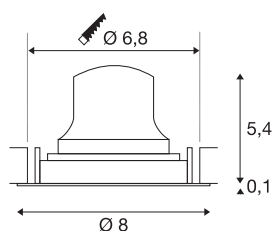

## TECHNICAL DATA

Item no.:	1005563
Secondary power / secondary voltage	200mA
Height	5.5 cm
Diameter	8 cm
Installation diameter	6.8 cm
Installation depth	11 cm
Net weight	0.11 kg
Gross weight	0.118 kg
IP Code	IP 20
Safety class	III
Impact resistance class	IK02
Impact resistance	0,2 Joule
Assembly	Recessed
Assembly details	Ceiling
Wattage	7 W
Lumen	670 lm
Colour temperature	2700 Kelvin
Beam angle	20 °
Color	white
CRI	90
UGR ≤	16
LXXBXX data	L80B50