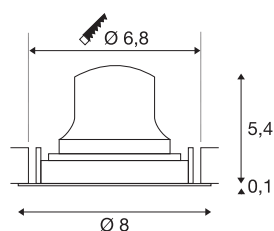

TECHNICAL DATA

Item no.:	1005564
Secondary power / secondary voltage	200mA
Height	5.5 cm
Diameter	8 cm
Installation diameter	6.8 cm
Installation depth	11 cm
Net weight	0.11 kg
Gross weight	0.118 kg
IP Code	IP 20
Safety class	III
Impact resistance class	IK02
Impact resistance	0,2 Joule
Assembly	Recessed
Assembly details	Ceiling
Wattage	7 W
Lumen	670 lm
Colour temperature	2700 Kelvin
Beam angle	20 °
Color	white
CRI	90
UGR ≤	16
LXXBXX data	L80B50