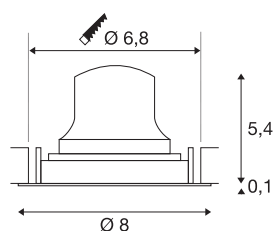

TECHNICAL DATA

Item no.:	1005567
Secondary power / secondary voltage	200mA
Height	5.5 cm
Diameter	8 cm
Installation diameter	6.8 cm
Installation depth	11 cm
Net weight	0.11 kg
Gross weight	0.118 kg
IP Code	IP 20
Safety class	III
Impact resistance class	IK02
Impact resistance	0,2 Joule
Assembly	Recessed
Assembly details	Ceiling
Wattage	7 W
Lumen	650 lm
Colour temperature	2700 Kelvin
Beam angle	40 °
Color	white
CRI	90
UGR ≤	22
LXXBXX data	L80B50