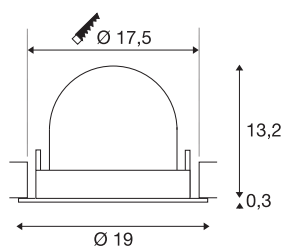

TECHNICAL DATA

Item no.:	1006082
Number of different light outlets	1
Secondary power / secondary voltage ^e	1000/1050mA
Height	13.5 cm
Diameter	19 cm
Installation diameter	17.5 cm
Installation depth	13.5 cm
Net weight	0.85 kg
Gross weight	0.91 kg
Safety class	III
Assembly	Recessed
Assembly details	Ceiling
Wattage	37.4 W
Lumen	3750 lm
Colour temperature	4000 Kelvin
Beam angle	55 °
Color	white
CRI	90
UGR ≤	22
BIG WHITE Page	57