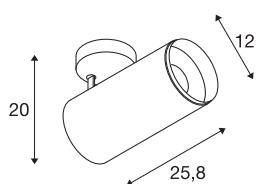

NUMINOS® SPOT XL PHASE

black ceiling mounted light, 36W 2700K 36°

The NUMINOS light system from SLV perfectly combines function, design and technology. The various downlights and spotlights make a thousand lighting design options possible. Also with the NUMINOS® SPOT XL Phase indoor ceiling-mounted light LED, which convinces with the best workmanship and lighting quality. With the spotlight, you can opt for spot lighting or high-quality illumination of larger areas. The recessed ceiling light convinces with a power consumption of 36 watts, luminous flux of 3250 lumens, colour temperature of 2700 Kelvin and a colour reproduction index of 90. This means that easy installation is a mere formality. When to choose NUMINOS from SLV – modular diversity awaits you.

TECHNICAL DATA

Item no.:	1006084
Number of different light outlets	1
Primary nominal voltage	220-240V ~50/60Hz mA/V
Secondary power / secondary voltage	900mA
Length	25.8 cm
Height	20 cm
Diameter	12 cm
Net weight	1.58 kg
Gross weight	1.691 kg
Safety class	I
Assembly	Surface
Assembly details	Ceiling
Dimmable	Yes
Dimming technology	trailing edge
Wattage	36 W
Lumen	3250 lm
Colour temperature	2700 Kelvin
Beam angle	36 °
Color	black
CRI	90
UGR ≤	19
BIG WHITE Page	79