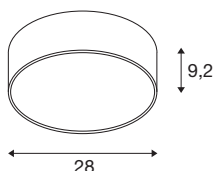

TECHNICAL DATA

Item no.	1006411
IP Code	IP 50
Impact resistance class	IK 02
Impact resistance	0.2 Joule
Assembly	Surface
Assembly details	Ceiling,Ceiling with Acc.,Wall
Dimmable	Yes
Dimming technology	DALI,Touch
Primary nominal voltage	220-240V ~50/60Hz
Secondary power / voltage	250 mA
Safety class	I
Wattage	10 W
Ambient temperature	25 °C
Minimum ambient temperature	-25 °C
Maximum ambient temperature	45 °C
Operating efficiency (LOR)	0,83
Network rated standby power	0.2 W
Number of luminaires at LS B16A	38
Number of luminaires at LS C16A	64
Level of inrush current	16 A
Duration of inrush current	255 µs
Stroboscopic effect (SVM)	0.05

Lumen	1250/1250 lm
Colour temperature	3000/4000 Kelvin
Beam angle	70 °
Color	black
CRI	90
UGR ≤	19
LXXBXX data	L80B10
Service life	50000 h
Risk Group	1
Height	9.2 cm
Diameter	28 cm
Net weight	1.5 kg
Gross weight	1.605 kg
BIG WHITE Page	157