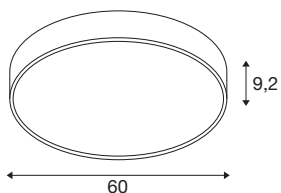

MEDO® PRO 60

wall- and ceiling-mounted light, round, 3000/4000K, 37W, DALI, Touch, 70°, UGR<19, DC, black

With MEDO® PRO DC, you benefit from all the technical advantages of the prismatic MEDO® PRO version with UGR<19. It is DALI controllable and impresses with its service life of L80B10@50,000h, eligible energy efficiency from 120 lm/W and a higher indirect light component. Efficiency is also the order of the day when it comes to installation, which is particularly fast thanks to our EasyBase. The improved protection code IP50 and an outstanding CRI>90 colour reproduction index ensure exceptional quality. Two elegant casing colours and a CCT switch that enables you to choose between 3000 K and 4000 K lets you personalise your lighting situation. In addition, you can be sure that the MEDO® PRO DC lights will continue to shine groundbreakingly even if the power supply fails, thanks to the integrated DC driver.

TECHNICAL DATA

Item no.	1006417
IP Code	IP 50
Impact resistance class	IK 02
Impact resistance	0.2 Joule
Assembly	Surface
Assembly details	Ceiling,Ceiling with Acc.,Wall
Dimmable	Yes
Dimming technology	DALI,Touch
Primary nominal voltage	220-240V ~50/60Hz
Secondary power / voltage	1000 mA
Safety class	I
Wattage	37 W
Ambient temperature	25 °C
Minimum ambient temperature	-25 °C
Maximum ambient temperature	45 °C
Network rated standby power	0.15 W
Number of luminaires at LS B16A	22
Number of luminaires at LS C16A	36
Level of inrush current	28 A
Duration of inrush current	165 µs
Stroboscopic effect (SVM)	0.05
Lumen	5000/5100 lm

Colour temperature	3000/4000 Kelvin
Beam angle	80 °
Color	black
CRI	90
UGR ≤	19
LXXBXX data	L80B10
Service life	50000 h
Risk Group	1
Height	9.2 cm
Diameter	60 cm
Net weight	4.6 kg
Gross weight	4.922 kg
BIG WHITE Page	157