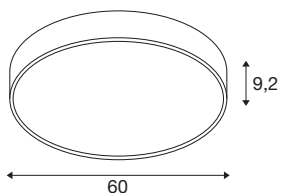

MEDO® PRO 60

wall- and ceiling-mounted light, round, 3000/4000K, 37W, DALI, Touch, 70°, UGR<19, DC, white

With MEDO® PRO DC, you benefit from all the technical advantages of the prismatic MEDO® PRO version with UGR<19. It is DALI controllable and impresses with its service life of L80B10@50,000h, eligible energy efficiency from 120 lm/W and a higher indirect light component. Efficiency is also the order of the day when it comes to installation, which is particularly fast thanks to our EasyBase. The improved protection code IP50 and an outstanding CRI>90 colour reproduction index ensure exceptional quality. Two elegant casing colours and a CCT switch that enables you to choose between 3000 K and 4000 K lets you personalise your lighting situation. In addition, you can be sure that the MEDO® PRO DC lights will continue to shine groundbreakingly even if the power supply fails, thanks to the integrated DC driver.

TECHNICAL DATA

Item no.	1006418
IP Code	IP 50
Impact resistance class	IK 02
Impact resistance	0.2 Joule
Assembly	Surface
Assembly details	Ceiling,Ceiling with Acc.,Wall
Dimmable	Yes
Dimming technology	DALI,Touch
Primary nominal voltage	220-240V ~50/60Hz
Secondary power / voltage	1000 mA
Safety class	I
Wattage	37 W
Ambient temperature	25 °C
Minimum ambient temperature	-25 °C
Maximum ambient temperature	45 °C
Network rated standby power	0.15 W
Number of luminaires at LS B16A	22
Number of luminaires at LS C16A	36
Level of inrush current	28 A
Duration of inrush current	165 µs
Stroboscopic effect (SVM)	0.05
Lumen	5000/5100 lm

Colour temperature	3000/4000 Kelvin
Beam angle	80 °
Color	white
CRI	90
UGR ≤	19
LXXBXX data	L80B10
Service life	50000 h
Risk Group	1
Height	9.2 cm
Diameter	60 cm
Net weight	4.6 kg
Gross weight	4.922 kg
BIG WHITE Page	157