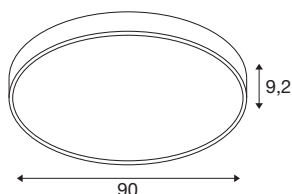

## MEDO® PRO 90

ceiling-mounted light, round, 3000/4000K, 75W, DALI, Touch, 70°, UGR<19, DC, black

With MEDO® PRO DC, you benefit from all the technical advantages of the prismatic MEDO® PRO version with UGR<19. It is DALI controllable and impresses with its service life of L80B10@50,000h, eligible energy efficiency from 120 lm/W and a higher indirect light component. Efficiency is also the order of the day when it comes to installation, which is particularly fast thanks to our EasyBase. The improved protection code IP50 and an outstanding CRI>90 colour reproduction index ensure exceptional quality. Two elegant casing colours and a CCT switch that enables you to choose between 3000 K and 4000 K lets you personalise your lighting situation. In addition, you can be sure that the MEDO® PRO DC lights will continue to shine groundbreakingly even if the power supply fails, thanks to the integrated DC driver.

## TECHNICAL DATA

Item no.	1006420
IP Code	IP 50
Impact resistance class	IK 02
Impact resistance	0.2 Joule
Assembly	Surface
Assembly details	Ceiling, Ceiling with Acc.
Dimmable	Yes
Dimming technology	DALI, Touch
Primary nominal voltage	220-240V ~50/60Hz
Secondary power / voltage	1000 mA
Safety class	I
Wattage	75 W
Ambient temperature	25 °C
Minimum ambient temperature	-25 °C
Maximum ambient temperature	45 °C
Network rated standby power	0.3 W
Number of luminaires at LS B16A	22
Number of luminaires at LS C16A	36
Level of inrush current	28 A
Duration of inrush current	165 µs
Stroboscopic effect (SVM)	0.05
Lumen	9400/9700 lm

Colour temperature	3000/4000 Kelvin
Beam angle	80 °
Color	black
CRI	90
UGR ≤	19
LXXBXX data	L80B10
Service life	50000 h
Risk Group	1
Height	9.2 cm
Diameter	90 cm
Net weight	9 kg
Gross weight	9.63 kg
BIG WHITE Page	157