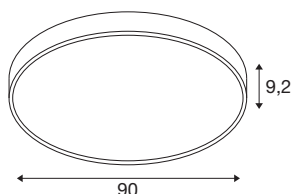

MEDO® PRO 90

ceiling-mounted light, round, 3000/4000K, 75W, DALI, Touch, 70°, UGR<19, DC, white

With MEDO® PRO DC, you benefit from all the technical advantages of the prismatic MEDO® PRO version with UGR<19. It is DALI controllable and impresses with its service life of L80B10@50,000h, eligible energy efficiency from 120 lm/W and a higher indirect light component. Efficiency is also the order of the day when it comes to installation, which is particularly fast thanks to our EasyBase. The improved protection code IP50 and an outstanding CRI>90 colour reproduction index ensure exceptional quality. Two elegant casing colours and a CCT switch that enables you to choose between 3000 K and 4000 K lets you personalise your lighting situation. In addition, you can be sure that the MEDO® PRO DC lights will continue to shine groundbreakingly even if the power supply fails, thanks to the integrated DC driver.

TECHNICAL DATA

Item no.	1006421
IP Code	IP 50
Impact resistance class	IK 02
Impact resistance	0.2 Joule
Assembly	Surface
Assembly details	Ceiling, Ceiling with Acc.
Dimmable	Yes
Dimming technology	DALI, Touch
Primary nominal voltage	220-240V ~50/60Hz
Secondary power / voltage	1000 mA
Safety class	I
Wattage	75 W
Ambient temperature	25 °C
Minimum ambient temperature	-25 °C
Maximum ambient temperature	45 °C
Network rated standby power	0.3 W
Number of luminaires at LS B16A	22
Number of luminaires at LS C16A	36
Level of inrush current	28 A
Duration of inrush current	165 µs
Stroboscopic effect (SVM)	0.05
Lumen	9400/9700 lm

Colour temperature	3000/4000 Kelvin
Beam angle	80 °
Color	white
CRI	90
UGR ≤	19
LXXBXX data	L80B10
Service life	50000 h
Risk Group	1
Height	9.2 cm
Diameter	90 cm
Net weight	9 kg
Gross weight	9.63 kg
BIG WHITE Page	157