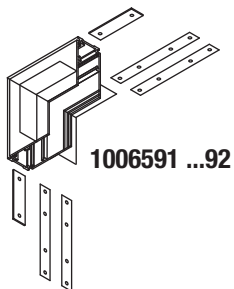

# 48V TRACK RECESSED L-PROFILE CONNECTOR

SLV 1006587 ...88 1006589 ...90 1006591 ...92

	1006557 ...58
	1006559 ...60
	1006561 ...62
	1006563 ...64

1006587 ...88 left  
1006589 ...90 right

1006591 ...92