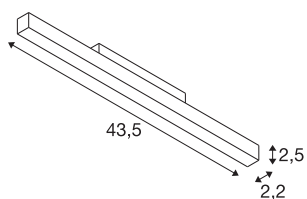

IN-LINE 44

48V spot, opal, DALI, white, 14W, 1450lm, 4000K, CRI-90, 95°

Simple linear lights for a particularly elegant look. The IN-LINE linear luminaires form a unit in the 48V track system that only brings out the best: High-quality light in various lumen levels, lengths and colour temperatures, now also in 4,000 K. To integrate ambient lighting into modern interior design, there is a choice between fixed and swivelling versions as well as opal optics or darklight reflectors, which ensure perfect glare control and create a pleasant room atmosphere.

TECHNICAL DATA

Item no.	1006626
Number of different light outlets	1
IP Code	IP20
Impact resistance class	IK 02
Impact resistance	0.2 Joule
Assembly details	Track,Track Ceiling,Track Wall
Dimmable	Yes
Dimming technology	DALI 2
Primary nominal voltage	48V
Secondary power / voltage	350 mA
Safety class	III
Wattage	14 W
Minimum ambient temperature	-20 °C
Maximum ambient temperature	35 °C
Network rated standby power	0.5 W
Stroboscopic effect (SVM)	0.4
Lumen	1450 lm
Colour temperature	4000 Kelvin
Beam angle	95 °
Color	matt white/white
CRI	90
UGR ≤	28

Light Source

LXXBXX data	L80B50
Service life	40000 h
Risk Group	1
Length	43.5 cm
Width	2.2 cm
Height	2.5 cm
Net weight	0.28 kg
Gross weight	0.35 kg