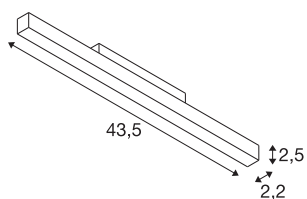

IN-LINE 44

48V spot, Darklight Reflector, DALI, white, 14W, 1250lm, 4000K, CRI90, 35°

Simple linear lights for a particularly elegant look. The IN-LINE linear luminaires form a unit in the 48V track system that only brings out the best: High-quality light in various lumen levels, lengths and colour temperatures, now also in 4,000 K. To integrate ambient lighting into modern interior design, there is a choice between fixed and swivelling versions as well as opal optics or darklight reflectors, which ensure perfect glare control and create a pleasant room atmosphere.

TECHNICAL DATA

Item no.	1006638
Number of different light outlets	1
IP Code	IP20
Impact resistance class	IK 02
Impact resistance	0.2 Joule
Assembly details	Track,Track Ceiling,Track Wall
Dimmable	Yes
Dimming technology	DALI 2
Primary nominal voltage	48V
Secondary power / voltage	350 mA
Safety class	III
Wattage	14 W
Minimum ambient temperature	-20 °C
Maximum ambient temperature	35 °C
Network rated standby power	0.5 W
Stroboscopic effect (SVM)	0.4
Lumen	1250 lm
Colour temperature	4000 Kelvin
Beam angle	35 °
Color	matt white/white
CRI	90
UGR ≤	16

Light Source

LXXBXX data	L80B50
Service life	40000 h
Risk Group	1
Length	43.5 cm
Width	2.2 cm
Height	2.5 cm
Net weight	0.3 kg
Gross weight	0.37 kg