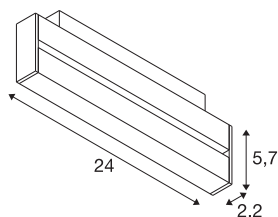

## IN-LINE 24

48V Spot, Move, Darklight Reflector, DALI, black, 7.3-W, 650lm, 4000K, CRI90, 35°

Simple linear lights for a particularly elegant look. The IN-LINE linear luminaires form a unit in the 48V track system that only brings out the best: High-quality light in various lumen levels, lengths and colour temperatures, now also in 4,000 K. To integrate ambient lighting into modern interior design, there is a choice between fixed and swivelling versions as well as opal optics or darklight reflectors, which ensure perfect glare control and create a pleasant room atmosphere.

## TECHNICAL DATA

Item no.	1006643
Number of different light outlets	1
Rotating or tilting	tiltable
IP Code	IP20
Impact resistance class	IK 02
Impact resistance	0.2 Joule
Assembly details	Track,Track Ceiling,Track Wall
Dimmable	Yes
Dimming technology	DALI 2
Primary nominal voltage	48V
Secondary power / voltage	350 mA
Safety class	III
Wattage	7.3 W
Minimum ambient temperature	-20 °C
Maximum ambient temperature	35 °C
Rated standby power	0.5 W
Stroboscopic effect (SVM)	0.4
Lumen	650 lm
Colour temperature	4000 Kelvin
Beam angle	35 °
Color	matt black/black
CRI	90

## Light Source

<b>UGR <math>\leq</math></b>	16
<b>LXXBXX data</b>	L80B50
<b>Service life</b>	40000 h
<b>Risk Group</b>	1
<b>Length</b>	24 cm
<b>Width</b>	2.2 cm
<b>Height</b>	5.8 cm
<b>Net weight</b>	0.3 kg
<b>Gross weight</b>	0.38 kg