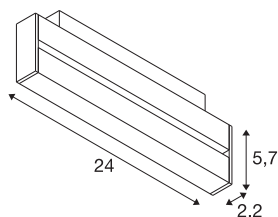

IN-LINE 24

48V Spot, Move, Darklight Reflector, DALI, white, 7.3-W, 650lm, 4000K, CRI90, 35°

Simple linear lights for a particularly elegant look. The IN-LINE linear luminaires form a unit in the 48V track system that only brings out the best: High-quality light in various lumen levels, lengths and colour temperatures, now also in 4,000 K. To integrate ambient lighting into modern interior design, there is a choice between fixed and swivelling versions as well as opal optics or darklight reflectors, which ensure perfect glare control and create a pleasant room atmosphere.

TECHNICAL DATA

Item no.	1006644
Number of different light outlets	1
Rotating or tilting	tiltable
IP Code	IP20
Impact resistance class	IK 02
Impact resistance	0.2 Joule
Assembly details	Track,Track Ceiling,Track Wall
Dimmable	Yes
Dimming technology	DALI 2
Primary nominal voltage	48V
Secondary power / voltage	350 mA
Safety class	III
Wattage	7.3 W
Minimum ambient temperature	-20 °C
Maximum ambient temperature	35 °C
Rated standby power	0.5 W
Stroboscopic effect (SVM)	0.4
Lumen	650 lm
Colour temperature	4000 Kelvin
Beam angle	35 °
Color	matt white/white
CRI	90

Light Source

UGR \leq	16
LXXBXX data	L80B50
Service life	40000 h
Risk Group	1
Length	24 cm
Width	2.2 cm
Height	5.8 cm
Net weight	0.3 kg
Gross weight	0.38 kg