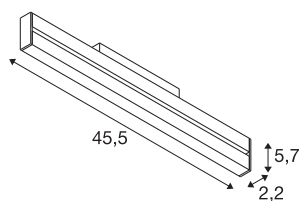

IN-LINE 46

48V Spot, Move, Darklight Reflector, DALI, white, 14W, 1250lm, 4000K, CRI90, 35°

Simple linear lights for a particularly elegant look. The IN-LINE linear luminaires form a unit in the 48V track system that only brings out the best: High-quality light in various lumen levels, lengths and colour temperatures, now also in 4,000 K. To integrate ambient lighting into modern interior design, there is a choice between fixed and swivelling versions as well as opal optics or darklight reflectors, which ensure perfect glare control and create a pleasant room atmosphere.

TECHNICAL DATA

Item no.	1006650
Number of different light outlets	1
Rotating or tilting	tiltable
IP Code	IP20
Impact resistance class	IK 02
Impact resistance	0.2 Joule
Assembly details	Track,Track Ceiling,Track Wall
Dimmable	Yes
Dimming technology	DALI 2
Primary nominal voltage	48V
Secondary power / voltage	350 mA
Safety class	III
Wattage	14 W
Minimum ambient temperature	-20 °C
Maximum ambient temperature	35 °C
Rated standby power	0.5 W
Stroboscopic effect (SVM)	0.4
Lumen	1250 lm
Colour temperature	4000 Kelvin
Beam angle	35 °
Color	matt white/white
CRI	90

Light Source

UGR \leq	16
LXXBXX data	L80B50
Service life	40000 h
Risk Group	1
Length	45.5 cm
Width	2.2 cm
Height	5.8 cm
Net weight	0.53 kg
Gross weight	0.64 kg