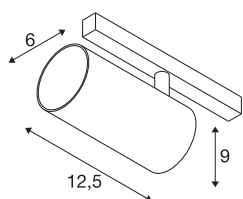

NUMINOS® S

48V spot, round, 4000K, 16W, DALI 2, 40°, matt white

High-quality minimalism across the board: the compact NUMINOS® spotlights provide elegant yet effective illumination with a 48V track system. They also perfectly complement the most discerning room designs with their clear, cylindrical shape. The brightness, light colour (2700-K/3000K/4000K) and half-peak divergence (20°/ 40°/55°) of these DALI-compatible spotlights can be adjusted as desired. The aluminium housing is available in black, white and chrome. A CRI value over 90 ensures natural colour reproduction. The adjustable and pivoting spotlights are quick and easy to install thanks to the track adapter.

TECHNICAL DATA

Item no.	1006754
Number of different light outlets	1
Rotating or tilting	rotary bar and tiltable
IP Code	IP20
Impact resistance class	IK 02
Impact resistance	0.2 Joule
Assembly details	Track,Track Ceiling,Track Wall
Dimmable	Yes
Dimming technology	DALI 2
Primary nominal voltage	48V
Secondary power / voltage	350 mA
Safety class	III
Wattage	16 W
Minimum ambient temperature	-20 °C
Maximum ambient temperature	35 °C
Network rated standby power	0.5 W
Lumen	1230 lm
Colour temperature	4000 Kelvin
Beam angle	40 °
Color	matt white
CRI	90
UGR ≤	19

Light Source

791831	
--------	---

Accessories

1004789	NUMINOS® S , diffuser Wabe
1004788	NUMINOS® S , diffuser Frosted
1004787	NUMINOS® S , diffuser Prisma
1004786	NUMINOS® S , diffuser Ellipse

LXXBXX data	L80B50
Service life	50000 h
Risk Group	1
Height	9 cm
Diameter	6 cm
Net weight	0.36 kg
Gross weight	0.47 kg