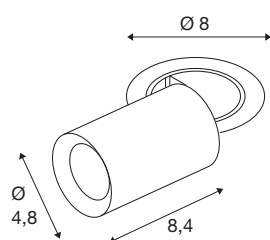

TECHNICAL DATA

Item no.	1006882
Number of different light outlets	1
Assembly	Recessed
Assembly details	Ceiling
Secondary power / voltage	200 mA
Safety class	III
Minimum ambient temperature	-20 °C
Maximum ambient temperature	40 °C
Lumen	640 lm
Colour temperature	2700 Kelvin
Beam angle	55 °
Color	white
CRI	90
UGR ≤	25
LXXBXX data	L80B50
Risk Group	1
Length	8 cm
Diameter	4.9 cm
Net weight	0.24 kg
Gross weight	0.257 kg
Shape of cut-out	round
Installation depth	10 cm

Light Source

798300	
--------	--

Installation diameter	6.8 cm
-----------------------	--------

Accessories

1005609	LED Driver , 200mA 10W PHASE, Quick Connector
1005610	LED Driver , 200mA 10-W, Quick Connector
1005611	LED Driver , 200mA 13,5W DALI dimmable, Quick Connector
1005612	NUMINOS® XS , diffuser
1005613	NUMINOS® XS , transparent diffuser
1005614	NUMINOS® XS , frosted diffuser
1005615	NUMINOS® XS , black diffuser