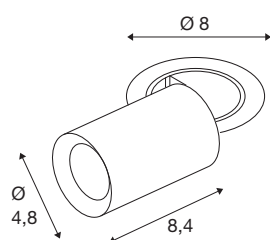

TECHNICAL DATA

Item no.	1006896
Number of different light outlets	1
Assembly	Recessed
Assembly details	Ceiling
Secondary power / voltage	200 mA
Safety class	III
Minimum ambient temperature	-20 °C
Maximum ambient temperature	40 °C
Lumen	730 lm
Colour temperature	3000 Kelvin
Beam angle	20 °
Color	white
CRI	90
UGR ≤	16
LXXBXX data	L80B50
Risk Group	1
Length	8 cm
Diameter	4.9 cm
Net weight	0.24 kg
Gross weight	0.257 kg
Shape of cut-out	round
Installation depth	10 cm

Light Source

798303	
--------	---

Installation diameter	6.8 cm
-----------------------	--------

Accessories

1005609	LED Driver , 200mA 10W PHASE, Quick Connector
1005610	LED Driver , 200mA 10-W, Quick Connector
1005611	LED Driver , 200mA 13,5W DALI dimmable, Quick Connector
1005612	NUMINOS® XS , diffuser
1005613	NUMINOS® XS , transparent diffuser
1005614	NUMINOS® XS , frosted diffuser
1005615	NUMINOS® XS , black diffuser