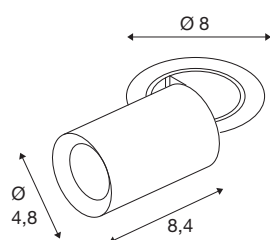

TECHNICAL DATA

Item no.	1006900
Number of different light outlets	1
Assembly	Recessed
Assembly details	Ceiling
Secondary power / voltage	200 mA
Safety class	III
Minimum ambient temperature	-20 °C
Maximum ambient temperature	40 °C
Lumen	690 lm
Colour temperature	3000 Kelvin
Beam angle	55 °
Color	white
CRI	90
UGR ≤	25
LXXBXX data	L80B50
Risk Group	1
Length	8 cm
Diameter	4.9 cm
Net weight	0.24 kg
Gross weight	0.257 kg
Shape of cut-out	round
Installation depth	10 cm

Light Source

798303	
--------	---

Installation diameter	6.8 cm
-----------------------	--------

Accessories

1005609	LED Driver , 200mA 10W PHASE, Quick Connector
1005610	LED Driver , 200mA 10-W, Quick Connector
1005611	LED Driver , 200mA 13,5W DALI dimmable, Quick Connector
1005612	NUMINOS® XS , diffuser
1005613	NUMINOS® XS , transparent diffuser
1005614	NUMINOS® XS , frosted diffuser
1005615	NUMINOS® XS , black diffuser