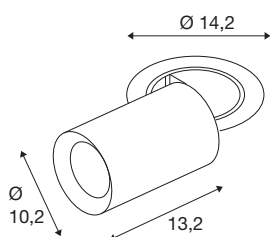

TECHNICAL DATA

Item no.	1007038
Number of different light outlets	1
Assembly	Recessed
Assembly details	Ceiling
Secondary power / voltage	700 mA
Safety class	III
Minimum ambient temperature	-20 °C
Maximum ambient temperature	40 °C
Lumen	2150 lm
Colour temperature	2700 Kelvin
Beam angle	20 °
Color	white
CRI	90
UGR ≤	22
LXXBXX data	L80B50
Risk Group	1
Length	13 cm
Diameter	10 cm
Net weight	0.95 kg
Gross weight	1.017 kg
Shape of cut-out	round
Installation length	15 cm

Light Source

791800	
--------	---

Installation diameter	13 cm
-----------------------	-------

Accessories

1004062	LED driver , 21-29.5W 500/600/700mA for Numinos Downlight Serie
1004065	LED driver , 30W 700mA
1004070	LED driver , 40W 700mA
1004794	NUMINOS® L , diffuser Ellipse
1004795	NUMINOS® L , diffuser Prisma
1004796	NUMINOS® L , diffuser Frosted
1004797	NUMINOS® L , diffuser Wabe