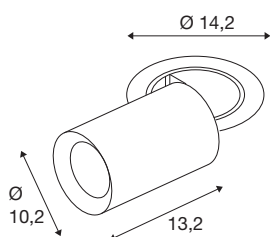

TECHNICAL DATA

Item no.	1007056
Number of different light outlets	1
Assembly	Recessed
Assembly details	Ceiling
Secondary power / voltage	700 mA
Safety class	III
Minimum ambient temperature	-20 °C
Maximum ambient temperature	40 °C
Lumen	2150 lm
Colour temperature	3000 Kelvin
Beam angle	20 °
Color	white
CRI	90
UGR ≤	22
LXXBXX data	L80B50
Risk Group	1
Length	13 cm
Diameter	10 cm
Net weight	0.95 kg
Gross weight	1.017 kg
Shape of cut-out	round
Installation length	15 cm

Light Source

791822	
--------	---

Installation diameter	13 cm
-----------------------	-------

Accessories

1004062	LED driver , 21-29.5W 500/600/700mA for Numi- nos Downlight Serie
1004065	LED driver , 30W 700mA
1004070	LED driver , 40W 700mA
1004794	NUMINOS® L , diffuser Ellipse
1004795	NUMINOS® L , diffuser Prisma
1004796	NUMINOS® L , diffuser Frosted
1004797	NUMINOS® L , diffuser Wabe