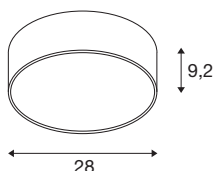

MEDO® PRO 30

wall- and ceiling-mounted light, round, 3000/4000K, 10W, trailing-edge phase, 70°, UGR<19, white

Our design classic MEDO® has a new high-output addition: the MEDO® PRO. It impresses with its service life of L80B10@50,000h, eligible energy efficiency from 120 lm/W and a higher indirect light component. Efficiency is also the order of the day when it comes to installation, which is particularly fast thanks to our EasyBase. The improved protection code IP50 and an outstanding CRI>90 colour reproduction index ensure exceptional quality. Two elegant casing colours and a CCT switch that enables you to choose between 3000 K and 4000 K lets you personalise your lighting situation. The MEDO® PRO is available as a DALI and phase version, additionally you have the choice between opal (UGR<25) and prismatic (UGR<19) glass. As your most demanding projects deserve only the best lighting.

TECHNICAL DATA

Item no.	1007289
Number of different light outlets	2
IP Code	IP 50
Impact resistance class	IK 02
Impact resistance	0.2 Joule
Assembly	Surface
Assembly details	Ceiling,Ceiling with Acc.,Wall
Dimmable	Yes
Dimming technology	trailing edge
Primary nominal voltage	220-240V ~50/60Hz
Secondary power / voltage	250 mA
Safety class	I
Wattage	10 W
Ambient temperature	25 °C
Minimum ambient temperature	-20 °C
Maximum ambient temperature	30 °C
Operating efficiency (LOR)	0,83
Number of luminaires at LS B16A	71
Number of luminaires at LS C16A	89
Level of inrush current	6.5 A
Duration of inrush current	40 µs
Stroboscopic effect (SVM)	0.4

Lumen	1250/1250 lm
Colour temperature	3000/4000 Kelvin
Beam angle	70 °
Color	white
CRI	90
UGR ≤	19
LXXBXX data	L80B10
Service life	50000 h
Risk Group	1
Height	9.2 cm
Diameter	28 cm
Net weight	1.5 kg
Gross weight	1.605 kg
BIG WHITE Page	150