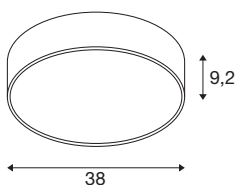

MEDO® PRO 40

wall- and ceiling-mounted light, round, 3000/4000K, 19W, trailing-edge phase, 80°, UGR<19, black

Our design classic MEDO® has a new high-output addition: the MEDO® PRO. It impresses with its service life of L80B10@50,000h, eligible energy efficiency from 120 lm/W and a higher indirect light component. Efficiency is also the order of the day when it comes to installation, which is particularly fast thanks to our EasyBase. The improved protection code IP50 and an outstanding CRI>90 colour reproduction index ensure exceptional quality. Two elegant casing colours and a CCT switch that enables you to choose between 3000 K and 4000 K lets you personalise your lighting situation. The MEDO® PRO is available as a DALI and phase version, additionally you have the choice between opal (UGR<25) and prismatic (UGR<19) glass. As your most demanding projects deserve only the best lighting.

TECHNICAL DATA

Item no.	1007296
Number of different light outlets	2
IP Code	IP 50
Impact resistance class	IK 02
Impact resistance	0.2 Joule
Assembly	Surface
Assembly details	Ceiling,Ceiling with Acc.,Wall
Dimmable	Yes
Dimming technology	trailing edge
Primary nominal voltage	220-240V ~50/60Hz
Secondary power / voltage	500 mA
Safety class	I
Wattage	19 W
Ambient temperature	25 °C
Minimum ambient temperature	-20 °C
Maximum ambient temperature	30 °C
Operating efficiency (LOR)	0,86
Number of luminaires at LS B16A	49
Number of luminaires at LS C16A	62
Level of inrush current	6.5 A
Duration of inrush current	25 µs
Stroboscopic effect (SVM)	0.4

Lumen	2400/2500 lm
Colour temperature	3000/4000 Kelvin
Beam angle	80 °
Color	black
CRI	90
UGR ≤	19
LXXBXX data	L80B10
Service life	50000 h
Risk Group	1
Height	9.2 cm
Diameter	38 cm
Net weight	2 kg
Gross weight	2.14 kg
BIG WHITE Page	150