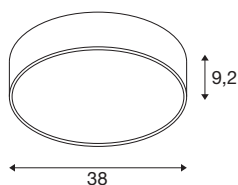

MEDO® PRO 40

wall- and ceiling-mounted light, round, 3000/4000K, 19W, trailing-edge phase, 80°, UGR<19, white

Our design classic MEDO® has a new high-output addition: the MEDO® PRO. It impresses with its service life of L80B10@50,000h, eligible energy efficiency from 120 lm/W and a higher indirect light component. Efficiency is also the order of the day when it comes to installation, which is particularly fast thanks to our EasyBase. The improved protection code IP50 and an outstanding CRI>90 colour reproduction index ensure exceptional quality. Two elegant casing colours and a CCT switch that enables you to choose between 3000 K and 4000 K lets you personalise your lighting situation. The MEDO® PRO is available as a DALI and phase version, additionally you have the choice between opal (UGR<25) and prismatic (UGR<19) glass. As your most demanding projects deserve only the best lighting.

TECHNICAL DATA

Item no.	1007297
Number of different light outlets	2
IP Code	IP 50
Impact resistance class	IK 02
Impact resistance	0.2 Joule
Assembly	Surface
Assembly details	Ceiling,Ceiling with Acc.,Wall
Dimmable	Yes
Dimming technology	trailing edge
Primary nominal voltage	220-240V ~50/60Hz
Secondary power / voltage	500 mA
Safety class	I
Wattage	19 W
Ambient temperature	25 °C
Minimum ambient temperature	-20 °C
Maximum ambient temperature	30 °C
Operating efficiency (LOR)	0,86
Number of luminaires at LS B16A	49
Number of luminaires at LS C16A	62
Level of inrush current	6.5 A
Duration of inrush current	25 µs
Stroboscopic effect (SVM)	0.4

Lumen	2400/2500 lm
Colour temperature	3000/4000 Kelvin
Beam angle	80 °
Color	white
CRI	90
UGR ≤	19
LXXBXX data	L80B10
Service life	50000 h
Risk Group	1
Height	9.2 cm
Diameter	38 cm
Net weight	2 kg
Gross weight	2.14 kg
BIG WHITE Page	150