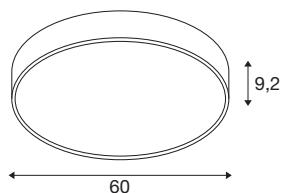

MEDO® PRO 60

wall- and ceiling-mounted light, round, 3000/4000K, 39W, DALI, Touch, 80°, UGR<19, black

Our design classic MEDO® has a new high-output addition: the MEDO® PRO. It impresses with its service life of L80B10@50,000h, eligible energy efficiency from 120 lm/W and a higher indirect light component. Efficiency is also the order of the day when it comes to installation, which is particularly fast thanks to our EasyBase. The improved protection code IP50 and an outstanding CRI>90 colour reproduction index ensure exceptional quality. Two elegant casing colours and a CCT switch that enables you to choose between 3000 K and 4000 K lets you personalise your lighting situation. The MEDO® PRO is available as a DALI and phase version, additionally you have the choice between opal (UGR<25) and prismatic (UGR<19) glass. As your most demanding projects deserve only the best lighting.

TECHNICAL DATA

Item no.	1007300
Number of different light outlets	2
IP Code	IP 50
Impact resistance class	IK 02
Impact resistance	0.2 Joule
Assembly	Surface
Assembly details	Ceiling,Ceiling with Acc.,Wall
Dimmable	Yes
Dimming technology	DALI,Touch
Primary nominal voltage	220-240V ~50/60Hz
Secondary power / voltage	1000 mA
Safety class	I
Wattage	39 W
Ambient temperature	25 °C
Minimum ambient temperature	-20 °C
Maximum ambient temperature	40 °C
Network rated standby power	0.21 W
Number of luminaires at LS B16A	27
Number of luminaires at LS C16A	46
Level of inrush current	35 A
Duration of inrush current	2 µs
Stroboscopic effect (SVM)	0.4

Lumen	5000/5100 lm
Colour temperature	3000/4000 Kelvin
Beam angle	80 °
Color	black
CRI	90
UGR ≤	19
LXXBXX data	L80B10
Service life	50000 h
Risk Group	1
Height	9.2 cm
Diameter	60 cm
Net weight	4.6 kg
Gross weight	4.922 kg
BIG WHITE Page	151