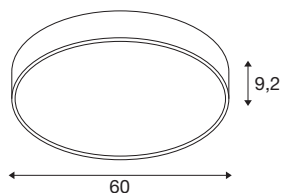

MEDO® PRO 60

wall- and ceiling-mounted light, round, 3000/4000K, 39W, DALI, Touch, 110°, black

Our design classic MEDO® has a new high-output addition: the MEDO® PRO. It impresses with its service life of L80B10@50,000h, eligible energy efficiency from 120 lm/W and a higher indirect light component. Efficiency is also the order of the day when it comes to installation, which is particularly fast thanks to our EasyBase. The improved protection code IP50 and an outstanding CRI>90 colour reproduction index ensure exceptional quality. Two elegant casing colours and a CCT switch that enables you to choose between 3000 K and 4000 K lets you personalise your lighting situation. The MEDO® PRO is available as a DALI and phase version, additionally you have the choice between opal (UGR<25) and prismatic (UGR<19) glass. As your most demanding projects deserve only the best lighting.

TECHNICAL DATA

Item no.	1007302
Number of different light outlets	2
IP Code	IP 50
Impact resistance class	IK 02
Impact resistance	0.2 Joule
Assembly	Surface
Assembly details	Ceiling,Ceiling with Acc.,Wall
Dimmable	Yes
Dimming technology	DALI,Touch
Primary nominal voltage	220-240V ~50/60Hz
Secondary power / voltage	1000 mA
Safety class	I
Wattage	39 W
Ambient temperature	25 °C
Minimum ambient temperature	-20 °C
Maximum ambient temperature	40 °C
Network rated standby power	0.21 W
Number of luminaires at LS B16A	27
Number of luminaires at LS C16A	46
Level of inrush current	35 A
Duration of inrush current	2 µs
Stroboscopic effect (SVM)	0.4

Lumen	5450/5500 lm
Colour temperature	3000/4000 Kelvin
Beam angle	110 °
Color	black
CRI	90
UGR ≤	25
LXXBXX data	L80B10
Service life	50000 h
Risk Group	1
Height	9.2 cm
Diameter	60 cm
Net weight	4.6 kg
Gross weight	4.922 kg
BIG WHITE Page	153