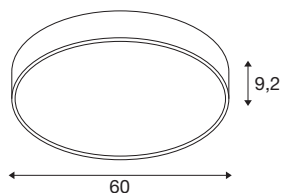

## MEDO® PRO 60

wall- and ceiling-mounted light, round, 3000/4000K, 39W, DALI, Touch, 110°, white

Our design classic MEDO® has a new high-output addition: the MEDO® PRO. It impresses with its service life of L80B10@50,000h, eligible energy efficiency from 120 lm/W and a higher indirect light component. Efficiency is also the order of the day when it comes to installation, which is particularly fast thanks to our EasyBase. The improved protection code IP50 and an outstanding CRI>90 colour reproduction index ensure exceptional quality. Two elegant casing colours and a CCT switch that enables you to choose between 3000 K and 4000 K lets you personalise your lighting situation. The MEDO® PRO is available as a DALI and phase version, additionally you have the choice between opal (UGR<25) and prismatic (UGR<19) glass. As your most demanding projects deserve only the best lighting.

## TECHNICAL DATA

Item no.	1007303
Number of different light outlets	2
IP Code	IP 50
Impact resistance class	IK 02
Impact resistance	0.2 Joule
Assembly	Surface
Assembly details	Ceiling,Ceiling with Acc.,Wall
Dimmable	Yes
Dimming technology	DALI,Touch
Primary nominal voltage	220-240V ~50/60Hz
Secondary power / voltage	1000 mA
Safety class	I
Wattage	39 W
Ambient temperature	25 °C
Minimum ambient temperature	-20 °C
Maximum ambient temperature	40 °C
Network rated standby power	0.21 W
Number of luminaires at LS B16A	27
Number of luminaires at LS C16A	46
Level of inrush current	35 A
Duration of inrush current	2 µs
Stroboscopic effect (SVM)	0.4

Lumen	5450/5500 lm
Colour temperature	3000/4000 Kelvin
Beam angle	110 °
Color	white
CRI	90
UGR ≤	25
LXXBXX data	L80B10
Service life	50000 h
Risk Group	1
Height	9.2 cm
Diameter	60 cm
Net weight	4.6 kg
Gross weight	4.922 kg
BIG WHITE Page	153