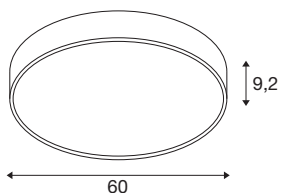

MEDO® PRO 60

wall- and ceiling-mounted light, round, 3000/4000K, 37W, trailing-edge phase, 80°, UGR<19, black

Our design classic MEDO® has a new high-output addition: the MEDO® PRO. It impresses with its service life of L80B10@50,000h, eligible energy efficiency from 120 lm/W and a higher indirect light component. Efficiency is also the order of the day when it comes to installation, which is particularly fast thanks to our EasyBase. The improved protection code IP50 and an outstanding CRI>90 colour reproduction index ensure exceptional quality. Two elegant casing colours and a CCT switch that enables you to choose between 3000 K and 4000 K lets you personalise your lighting situation. The MEDO® PRO is available as a DALI and phase version, additionally you have the choice between opal (UGR<25) and prismatic (UGR<19) glass. As your most demanding projects deserve only the best lighting.

TECHNICAL DATA

Item no.	1007304
Number of different light outlets	2
IP Code	IP 50
Impact resistance class	IK 02
Impact resistance	0.2 Joule
Assembly	Surface
Assembly details	Ceiling,Ceiling with Acc.,Wall
Dimmable	Yes
Dimming technology	trailing edge
Primary nominal voltage	220-240V ~50/60Hz
Secondary power / voltage	1000 mA
Safety class	I
Wattage	37 W
Ambient temperature	25 °C
Minimum ambient temperature	-20 °C
Maximum ambient temperature	40 °C
Number of luminaires at LS B16A	27
Number of luminaires at LS C16A	33
Level of inrush current	12 A
Duration of inrush current	45 µs
Stroboscopic effect (SVM)	0.4
Lumen	5000/5100 lm

Colour temperature	3000/4000 Kelvin
Beam angle	80 °
Color	black
CRI	90
UGR ≤	19
LXXBXX data	L80B10
Service life	50000 h
Risk Group	1
Height	9.2 cm
Diameter	60 cm
Net weight	4.6 kg
Gross weight	4.922 kg
BIG WHITE Page	151