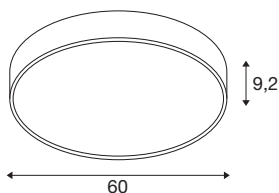

MEDO® PRO 60

wall- and ceiling-mounted light, round, 3000/4000K, 37W, trailing-edge phase, 80°, UGR<19, white

Our design classic MEDO® has a new high-output addition: the MEDO® PRO. It impresses with its service life of L80B10@50,000h, eligible energy efficiency from 120 lm/W and a higher indirect light component. Efficiency is also the order of the day when it comes to installation, which is particularly fast thanks to our EasyBase. The improved protection code IP50 and an outstanding CRI>90 colour reproduction index ensure exceptional quality. Two elegant casing colours and a CCT switch that enables you to choose between 3000 K and 4000 K lets you personalise your lighting situation. The MEDO® PRO is available as a DALI and phase version, additionally you have the choice between opal (UGR<25) and prismatic (UGR<19) glass. As your most demanding projects deserve only the best lighting.

TECHNICAL DATA

Item no.	1007305
Number of different light outlets	2
IP Code	IP 50
Impact resistance class	IK 02
Impact resistance	0.2 Joule
Assembly	Surface
Assembly details	Ceiling,Ceiling with Acc.,Wall
Dimmable	Yes
Dimming technology	trailing edge
Primary nominal voltage	220-240V ~50/60Hz
Secondary power / voltage	1000 mA
Safety class	I
Wattage	37 W
Ambient temperature	25 °C
Minimum ambient temperature	-20 °C
Maximum ambient temperature	40 °C
Number of luminaires at LS B16A	27
Number of luminaires at LS C16A	33
Level of inrush current	12 A
Duration of inrush current	45 µs
Stroboscopic effect (SVM)	0.4
Lumen	5000/5100 lm

Colour temperature	3000/4000 Kelvin
Beam angle	80 °
Color	white
CRI	90
UGR ≤	19
LXXBXX data	L80B10
Service life	50000 h
Risk Group	1
Height	9.2 cm
Diameter	60 cm
Net weight	4.6 kg
Gross weight	4.922 kg
BIG WHITE Page	151