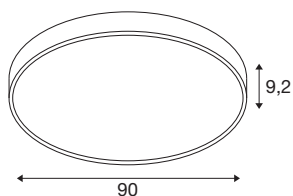

MEDO® PRO 90

ceiling-mounted light, round, 3000/4000K, 75W, DALI, Touch, 80°, UGR<19, black

Our design classic MEDO® has a new high-output addition: the MEDO® PRO. It impresses with its service life of L80B10@50,000h, eligible energy efficiency from 120 lm/W and a higher indirect light component. Efficiency is also the order of the day when it comes to installation, which is particularly fast thanks to our EasyBase. The improved protection code IP50 and an outstanding CRI>90 colour reproduction index ensure exceptional quality. Two elegant casing colours and a CCT switch that enables you to choose between 3000 K and 4000 K lets you personalise your lighting situation. The MEDO® PRO is available as a DALI and phase version, additionally you have the choice between opal (UGR<25) and prismatic (UGR<19) glass. As your most demanding projects deserve only the best lighting.

TECHNICAL DATA

Item no.	1007308
Number of different light outlets	2
IP Code	IP 50
Impact resistance class	IK 02
Impact resistance	0.2 Joule
Assembly	Surface
Assembly details	Ceiling, Ceiling with Acc.
Dimmable	Yes
Dimming technology	DALI, Touch
Primary nominal voltage	220-240V ~50/60Hz
Secondary power / voltage	1000 mA
Safety class	I
Wattage	75 W
Ambient temperature	25 °C
Minimum ambient temperature	-20 °C
Maximum ambient temperature	40 °C
Network rated standby power	0.44 W
Number of luminaires at LS B16A	27
Number of luminaires at LS C16A	46
Level of inrush current	35 A
Duration of inrush current	2 µs
Stroboscopic effect (SVM)	0.4

Lumen	9400/9700 lm
Colour temperature	3000/4000 Kelvin
Beam angle	80 °
Color	black
CRI	90
UGR ≤	19
LXXBXX data	L80B10
Service life	50000 h
Risk Group	1
Height	9.2 cm
Diameter	90 cm
Net weight	9 kg
Gross weight	9.63 kg
BIG WHITE Page	151