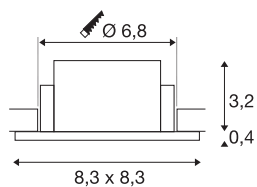

NEW TRIA® 68

ceiling installation ring, L: 8.3 W: 8.3 H: 3.55 cm, IP 65, incl. glass, black

Discover the new generation of our NEW TRIA® series and configure an individual lighting experience. A modular element is the square or round mounting ring, which is available as a pivoting and rotating or all-round protected IP 65 version. In the colours black, white, rose gold or brushed aluminium, it blends harmoniously into any room ambience. For easy assembly, the mounting ring, specially designed for a hole diameter of 68mm, is supplied with clip and leaf springs.

TECHNICAL DATA

Item no.	1007338
IP Code	IP 65
Assembly	Recessed
Assembly details	Ceiling
Color	black
Length	8.3 cm
Width	8.3 cm
Height	3.55 cm
Net weight	0.11 kg
Gross weight	0.118 kg
Shape of cut-out	round
Installation diameter	6.8 cm
BIG WHITE Page	126