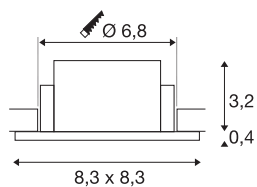

NEW TRIA® 68

ceiling installation ring, L: 8.3 W: 8.3 H: 3.55 cm, IP 65, incl. glass, white

Discover the new generation of our NEW TRIA® series and configure an individual lighting experience. A modular element is the square or round mounting ring, which is available as a pivoting and rotating or all-round protected IP 65 version. In the colours black, white, rose gold or brushed aluminium, it blends harmoniously into any room ambience. For easy assembly, the mounting ring, specially designed for a hole diameter of 68mm, is supplied with clip and leaf springs.

TECHNICAL DATA

Item no.	1007339
IP Code	IP 65
Assembly	Recessed
Assembly details	Ceiling
Color	white
Length	8.3 cm
Width	8.3 cm
Height	3.55 cm
Net weight	0.11 kg
Gross weight	0.118 kg
Shape of cut-out	round
Installation diameter	6.8 cm
BIG WHITE Page	126