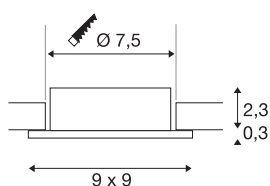

## NEW TRIA® 75

ceiling installation ring, L: 9 W: 9 H: 2.6 cm, IP 20, black

Discover the new generation of our NEW TRIA® series and configure an individual lighting experience. A modular element is the square or round mounting ring, which is available as a pivoting and rotating or all-round protected IP 65 version. In the colours black, white, rose gold or brushed aluminium, it blends harmoniously into any room ambience. For easy assembly, the mounting ring, specially designed for a hole diameter of 75mm, is supplied with clip and leaf springs.

## TECHNICAL DATA

Item no.	1007340
IP Code	IP 20
Assembly	Recessed
Assembly details	Ceiling
Color	black
Length	9 cm
Width	9 cm
Height	2.6 cm
Net weight	0.09 kg
Gross weight	0.096 kg
Shape of cut-out	round
Installation diameter	7.5 cm
BIG WHITE Page	126