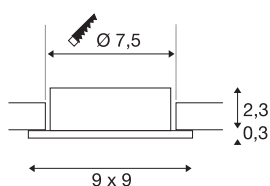

NEW TRIA® 75

ceiling installation ring, L: 9 W: 9 H: 2.6 cm, IP 20, rose gold

Discover the new generation of our NEW TRIA® series and configure an individual lighting experience. A modular element is the square or round mounting ring, which is available as a pivoting and rotating or all-round protected IP 65 version. In the colours black, white, rose gold or brushed aluminium, it blends harmoniously into any room ambience. For easy assembly, the mounting ring, specially designed for a hole diameter of 75mm, is supplied with clip and leaf springs.

TECHNICAL DATA

Item no.	1007341
IP Code	IP 20
Assembly	Recessed
Assembly details	Ceiling
Color	gold
Length	9 cm
Width	9 cm
Height	2.6 cm
Net weight	0.09 kg
Gross weight	0.096 kg
Shape of cut-out	round
Installation diameter	7.5 cm
BIG WHITE Page	126