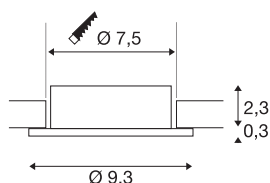

NEW TRIA® 75

ceiling installation ring, D: 9.3 H: 2.6 cm, IP 20, white

Discover the new generation of our NEW TRIA® series and configure an individual lighting experience. A modular element is the mounting ring, which is available as a pivoting and rotating or all-round protected IP 65 version. In the colours black, white, rose gold or brushed aluminium, it blends harmoniously into any room ambience. For easy assembly, the mounting ring, specially designed for a hole diameter of 75mm, is supplied with clip and leaf springs.

TECHNICAL DATA

Item no.	1007342
IP Code	IP 20
Assembly	Recessed
Assembly details	Ceiling
Color	white
Height	2.6 cm
Diameter	9.3 cm
Net weight	0.08 kg
Gross weight	0.086 kg
Shape of cut-out	round
Installation diameter	7.5 cm
BIG WHITE Page	126