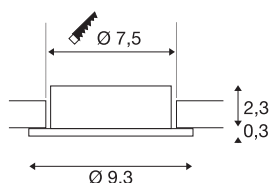

NEW TRIA® 75

ceiling installation ring, D: 9.3 H: 2.6 cm, IP 20, black

Discover the new generation of our NEW TRIA® series and configure an individual lighting experience. A modular element is the mounting ring, which is available as a pivoting and rotating or all-round protected IP 65 version. In the colours black, white, rose gold or brushed aluminium, it blends harmoniously into any room ambience. For easy assembly, the mounting ring, specially designed for a hole diameter of 75mm, is supplied with clip and leaf springs.

TECHNICAL DATA

Item no.	1007343
IP Code	IP 20
Assembly	Recessed
Assembly details	Ceiling
Color	black
Height	2.6 cm
Diameter	9.3 cm
Net weight	0.08 kg
Gross weight	0.086 kg
Shape of cut-out	round
Installation diameter	7.5 cm
BIG WHITE Page	126