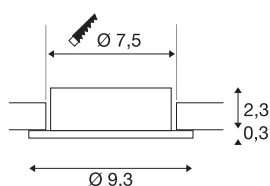

NEW TRIA® 75

ceiling installation ring, D: 9.3 H: 2.6 cm, IP 20, rose gold

Discover the new generation of our NEW TRIA® series and configure an individual lighting experience. A modular element is the square or round mounting ring, which is available as a pivoting and rotating or all-round protected IP 65 version. In the colours black, white, rose gold or brushed aluminium, it blends harmoniously into any room ambience. For easy assembly, the mounting ring, specially designed for a hole diameter of 75mm, is supplied with clip and leaf springs.

TECHNICAL DATA

Item no.	1007344
IP Code	IP 20
Assembly	Recessed
Assembly details	Ceiling
Color	gold
Height	2.6 cm
Diameter	9.3 cm
Net weight	0.08 kg
Gross weight	0.086 kg
Shape of cut-out	round
Installation diameter	7.5 cm
BIG WHITE Page	126