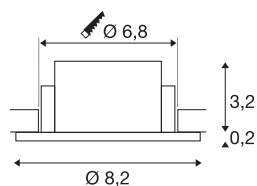

## NEW TRIA® 68

ceiling installation ring, D: 8.2 H: 3.4 cm, IP 65, black

Discover the new generation of our NEW TRIA® series and configure an individual lighting experience. A modular element is the square or round mounting ring, which is available as a pivoting and rotating or all-round protected IP 65 version. In the colours black, white, rose gold or brushed aluminium, it blends harmoniously into any room ambience. For easy assembly, the mounting ring, specially designed for a hole diameter of 68mm, is supplied with clip and leaf springs.

### TECHNICAL DATA

Item no.	1007345
IP Code	IP 65
Assembly	Recessed
Assembly details	Ceiling
Color	black
Height	3.4 cm
Diameter	8.2 cm
Net weight	0.09 kg
Gross weight	0.096 kg
Shape of cut-out	round
Installation diameter	6.8 cm
BIG WHITE Page	126