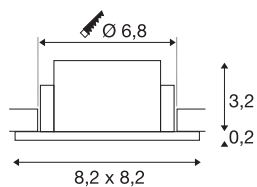

NEW TRIA® 68

ceiling installation ring, L: 8.2 W: 8.2 H: 3.4 cm, IP 65, black

Discover the new generation of our NEW TRIA® series and configure an individual lighting experience. A modular element is the square or round mounting ring, which is available as a pivoting and rotating or all-round protected IP 65 version. In the colours black, white, rose gold or brushed aluminium, it blends harmoniously into any room ambience. For easy assembly, the mounting ring, specially designed for a hole diameter of 68mm, is supplied with clip and leaf springs.

TECHNICAL DATA

Item no.	1007347
IP Code	IP 65
Assembly	Recessed
Assembly details	Ceiling
Color	black
Length	8.2 cm
Width	8.2 cm
Height	3.4 cm
Net weight	0.1 kg
Gross weight	0.107 kg
Shape of cut-out	round
Installation diameter	6.8 cm
BIG WHITE Page	126