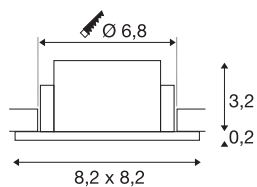

NEW TRIA® 68

ceiling installation ring, L: 8.2 W: 8.2 H: 3.4 cm, IP 65, white

Discover the new generation of our NEW TRIA® series and configure an individual lighting experience. A modular element is the square or round mounting ring, which is available as a pivoting and rotating or all-round protected IP 65 version. In the colours black, white, rose gold or brushed aluminium, it blends harmoniously into any room ambience. For easy assembly, the mounting ring, specially designed for a hole diameter of 68mm, is supplied with clip and leaf springs.

TECHNICAL DATA

Item no.	1007348
IP Code	IP 65
Assembly	Recessed
Assembly details	Ceiling
Color	white
Length	8.2 cm
Width	8.2 cm
Height	3.4 cm
Net weight	0.1 kg
Gross weight	0.107 kg
Shape of cut-out	round
Installation diameter	6.8 cm
BIG WHITE Page	126