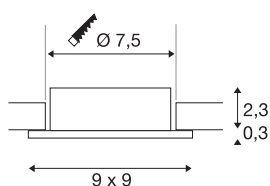

## NEW TRIA® 75

ceiling installation ring, L: 9 W: 9 H: 2.6 cm, IP 20, white

Discover the new generation of our NEW TRIA® series and configure an individual lighting experience. A modular element is the square or round mounting ring, which is available as a pivoting and rotating or all-round protected IP 65 version. In the colours black, white, rose gold or brushed aluminium, it blends harmoniously into any room ambience. For easy assembly, the mounting ring, specially designed for a hole diameter of 75mm, is supplied with clip and leaf springs.

## TECHNICAL DATA

Item no.	1007349
IP Code	IP 20
Assembly	Recessed
Assembly details	Ceiling
Color	white
Length	9 cm
Width	9 cm
Height	2.6 cm
Net weight	0.09 kg
Gross weight	0.096 kg
Shape of cut-out	round
Installation diameter	7.5 cm
BIG WHITE Page	126