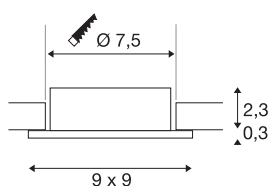

NEW TRIA® 75

ceiling installation ring, L: 9 W: 9 H: 2.6 cm, IP 20, aluminium

Discover the new generation of our NEW TRIA® series and configure an individual lighting experience. A modular element is the square or round mounting ring, which is available as a pivoting and rotating or all-round protected IP 65 version. In the colours black, white, rose gold or brushed aluminium, it blends harmoniously into any room ambience. For easy assembly, the mounting ring, specially designed for a hole diameter of 75mm, is supplied with clip and leaf springs.

TECHNICAL DATA

Item no.	1007350
IP Code	IP 20
Assembly	Recessed
Assembly details	Ceiling
Color	aluminium
Length	9 cm
Width	9 cm
Height	2.6 cm
Net weight	0.09 kg
Gross weight	0.096 kg
Shape of cut-out	round
Installation diameter	7.5 cm
BIG WHITE Page	126